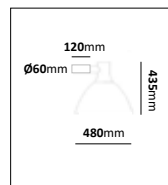

Stolplykta Maxi stolptopp